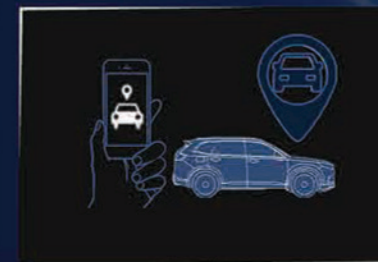

# BREAKTHROUGH CONNECTIVITY with Honda CONNECT

Be in control of your Honda CR-V with Honda CONNECT. An app that send alerts giving you peace of mind that your Honda CR-V is secure and safe. It offers a More Convenient ride as it provides information about your car's status, you can even share your most memorable moments to the world and receive the latest news and updates straight from Honda.

## SAFETY & SECURITY

Automatic Collision Detection

Security Alarm

Speed alert / Geo Fence

Find my Car

Emergency Call

## CONVENIENCE

Car Status

Vehicle Dashboard

Remote Vehicle Control

Service Reminder