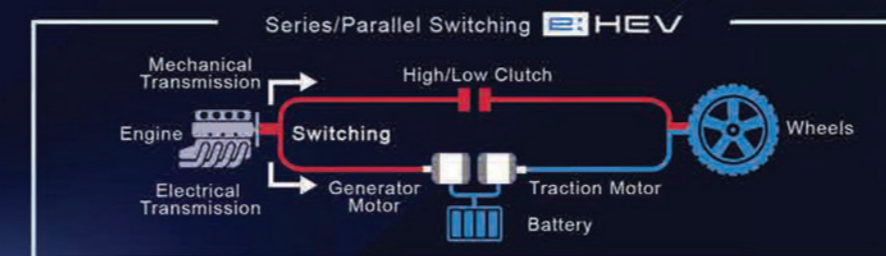

DRIVE MODE MOTOR SWITCH

* RS e:HEV Variant only
** V Turbo and VX Turbo Variant only
*** All Variants