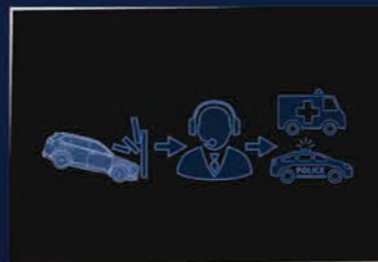

BREAKTHROUGH CONNECTIVITY with Honda CONNECT

Be in control of your Honda CR-V with Honda CONNECT. An app that send alerts giving you peace of mind that your Honda CR-V is secure and safe. It offers a More Convenient ride as it provides information about your car's status, you can even share your most memorable moments to the world and receive the latest news and updates straight from Honda.

SAFETY & SECURITY

Automatic Collision Detection