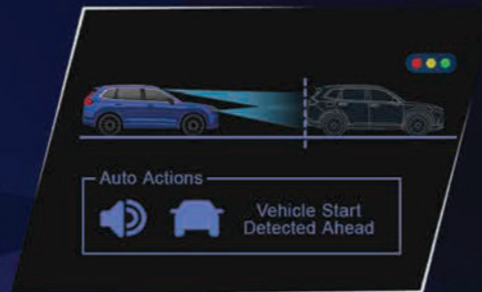

# Honda SENSING

One of the best in class driving assist systems is now smarter than ever with an improved camera and additional sensors. The Honda SENSING helps you drive safely on the road.

Adaptive Cruise Control with Low-Speed Follow (ACC with LSF)

Collision Mitigation Braking System (CMBS)

Lane Keeping Assist System (LKAS)

Auto High-Beam (AHB) and Adaptive Driving Beam (ADB)

Road Departure Mitigation System with Lane Departure Warning (RDM with LDW)