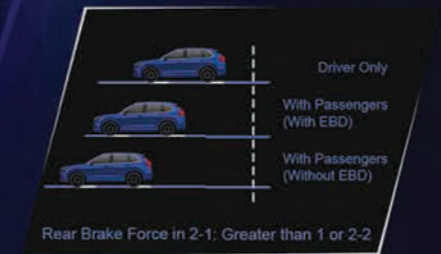

Vehicle Stability Assist (VSA)

Hill Start Assist (HSA)

Hill Descent Control (HDC)

Anti-Lock Braking System (ABS)

Electronic Brake-Force Distribution (EBD)

Honda LaneWatch

Emergency Stop Signal (ESS)

Multiview Reverse Camera with 360° View\*