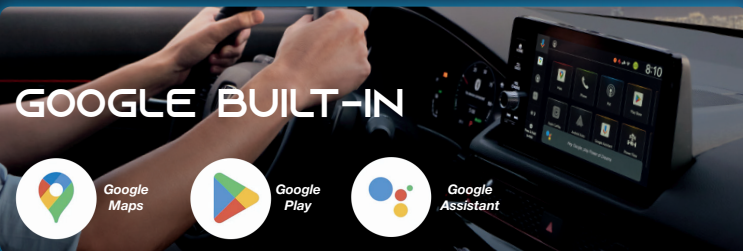

0 - Standard, - Not Available

Canyon River Blue  
\*RS e-HEV only

Ignite Red  
\*RS e-HEV and RS Turbo only

Crystal Black Pearl

Meteoroid Gray Metallic  
\*RS and V Turbo only

Platinum White Pearl

## GOOGLE BUILT-IN

Google Maps

Google Play

Google Assistant