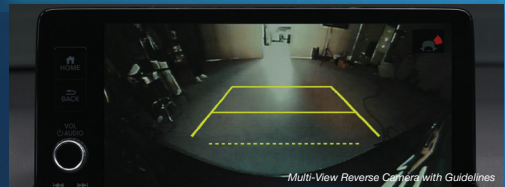

## V VARIANT

Variant	RS e-HEV	RS Turbo CVT	V Turbo CVT
<b>DIMENSIONS AND WEIGHT</b>			
Dimensions			
Length	mm	4,881	
Width	mm	1,892	
Height	mm	1,415	
Wheelbase	mm	2,735	
Tread	mm	1,547 / 1,575	1,537 / 1,565
Ground Clearance	mm		134
Turnover Radius	m	4.732	5.7
curb Weight	kg	1,337	1,314
Trunk Capacity	kg	493	5
Seating Capacity	Persons	5	
<b>ENGINE AND TRANSMISSION</b>			
Type	2.0 e-HEV	DOHC VTEC Turbo 4-cylinder, 16-valve	
Fuel Supply System		PGM-FI	
Injection Type	Lithium-ion		
Engine Displacement	cc	1,993	1,498
Engine Max Power	kW (PS) / rpm	151 (207) / 5,000	131 (178) / 6,000
Engine Max Torque	N·m (kg-m) / rpm	182 (18.9) / 4,500	240 (24.5) / 1,700-4,500
Electric Motor Max Power	kW (PS) / rpm	135 (184) / 5,000-6,000	
Electric Motor Max Torque	N·m (kg-m) / rpm	315 (32.1) / 0-2,000	
Turbo	Type	Single Scroll	
	Size of Turbo	Variable	
	Waste gate Type	Variable	
	Blow Off Valve	0	73.0 x 89.5
Bore & Stroke	mm	81.0 x 95.7	73.0 x 89.5
Compression Ratio		13.3	10.3
Drive-By-Wire		0	0
Transmission	CVT (Electrical Continuously Variable Transmission)	CVT (Continuously Variable Transmission)	
Paddle Shifter		0	0
Fuel Tank Capacity	liters	40	47
Emission Rating		EURO 4	
Handbrake Release Shift		0	0
Drive System		Front Wheel Drive	
<b>SUSPENSION AND BRAKE</b>			
Suspension	Front	MacPherson Strut	
	Rear	Multi-link	
Brake	Front	Ventilated Disc	
	Rear	Disc	
Parking Brake Type		Electronic Parking Brake (EPB) with Auto Brake Hold	
Gear Type		Electric-Assist Rack and Pinion	
Power Steering System		Electric Power Steering (EPS)	
Steering Wheel	Material	3-Spoke Leather	3-Spoke Upholstery
	Adjustment	0 (Audio, Multi-information Display, Adaptive Cruise Control with Voice Assistant) / 18-way (Electric)	
Cruise Control		0	0
<b>DRIVING MODES</b>			
Normal		0 (with Econ Button and Eco-Coaching Ambient Meter)	0
Sport		0	0
Individual		0	0
<b>EXTERIOR</b>			
Headlight	Type	LED	
	Adjustment	Auto	
	Headlight Extension	Black Ring	
Daytime Running Lights (DRL)		0 (LED)	
Side Lam Signal		0 (16-secs)	
Tail Lamp		Door Mirror Integrated LED	
Light Mount Stop Lamp	LED		Sub Type
Grille	Black Paint (RS)	Material Color (RS)	Material Color
Rear Windshield Defogger		0	Variable (Intermittent with Washer)
Front Mirror	Auto Rain Sensing	0	Variable (Intermittent with Washer)
Door Handles	Chrome w/ Black Paint	Black Paint	Black Color
Door Trim Garnish		High Gloss Black	Low Gloss Black
Door Mirrors	Color	Black Paint	Black Color
	Power Adjustment	0	Black Color
	Power Folding	0	
Antenna		Shark Fin Type	
Shark Fin Antenna Color		Black	Body Color
Trunk Spoiler		High Gloss Black	
Trunk Release Button		0	
Trunk Lifter		0	
Battery Size	Capacity	23kWh/29.1kWh 95V	21kWh/27.1kWh 91V
Wheel Size And Type	Size	18 x 8J	17 x 7J
	Type	RS e-HEV Exclusive Matte Gray Alloy Wheels	RS Matte Black Alloy Wheel
	Spare	Space Saver Type	Alloy Wheel
<b>INTERIOR</b>			
Seats	Material	Black Leather with Suede	Fabric
	Adjustment	8-Way Power	Manual with Height Adjustment
Front Passenger		Manual Adjustment	
Seatback Pocket		Driver & Front Passenger	
Seat		60/40 Split-Folding with Adjustable Headrests	
Rear Armrest		With 2 cupholders	
One Push Start System		0	0
Interior Trim Finish	Type	Black with Horizontal Pattern	
Shift Knob	Material	Leather	Upholstery
Floormats		0	
Roof Racks		0	
Roof Console		0	
Door Pockets		Front and Rear Doors	
Instrument Cluster	Type	10.2" Full Digital Display	7" Digital Display with Analog Speedometer
	Display Contents	Warnings	0
	Range & Fuel	0	
	Speed & Time	0	
	Driver Assistance	0	
	Maintenance	0	
	Safety Support	0	
	Settings	0	
	Customize Display	0	
	FM/AM Bluetooth, USB	0	
	Fuel Level	0	
Interior Lighting	Ambient Light	0	
	Door Front Ambient Lighting	0	
	Foot Area	0	
	Silverage	Trunk Area and Glove Box	
Rear View Mirror		Auto Dimming	Night & Day
Audio System	Type	9" Touchscreen Audio w/ GPS	0 (Manual)
	Apple CarPlay & Android Auto	0 (Wireless Apple CarPlay)	0 (Wireless)
	Navigation	0 (Wireless)	0 (Wireless)
	Connectivity	Bluetooth Hands-Free Telephone (HFT) & Audio Streaming, USB-Input (Type-C)	
	Wireless Charger	0 (15W)	
	Speakers	Bose 12-Speaker Sound System	8
Air Conditioning	Type	Dual-Zone Automatic	Single Zone Automatic
	Controls	With Touch Accents, Digital Display & Illumination	
	Rear Vents	0	
Survivor	Driver and Passenger Mirror	0 (Dual Illumination)	
	Trunk Holder	0 (Driver Side)	
Grab Rail		4	
Storage	Bottle Holder	4	
	Cup Holder	4	
Power Windows		0 (Auto Up/Down for Driver & Front Passenger)	
Power Door Locks		0 (with Driver and Front Passenger's Switch)	
Handbrake Release		0	
<b>SAFETY AND SECURITY</b>			
Advanced Cruise Control (ACC)		0	
Lane Departure Warning (LDW)		0	
Collision Mitigation Braking System (CMBS)		0	
Lane Keeping Assist System (LKAS)		0	
Rear Cross-Traffic Monitor (RCTM)		0	
Lens Deposition Warning (LDW)		0	
Auto Lane Assist (ALA)		0	
Lens Lens Deposition Notification (LDN)		0	
SAFETY AND SECURITY		0 (with Smart Entry)	
Rear Seat-Entry System		0	
LaneWatch Camera		0 (with Smart Entry)	
Walk Away Auto Door Lock		0	
Fit & Assist Parking Sensors		0 (with Guidelines)	
Multi-View Reverse Camera		0 (with Guidelines)	
Airbags	Front	3 Pt. ELR (2)	
	Side Curtain	0	
	Rear	3 Pt. ELR (2)	
	Reminder	3 Pt. ELR (2)	Driver & Front Passenger
Anti-Lock Braking System (ABS)		0	
Electronic Brake-Force Distribution (EBD)		0	
Vehicle Stability Assist (VSA)		0	
Fit Assist (FA)		0	
Emergency Stop Signal (ESS)		0	
ISOFIX Child Seat Anchor		0	
Security Alarm and Immobilizer		0	